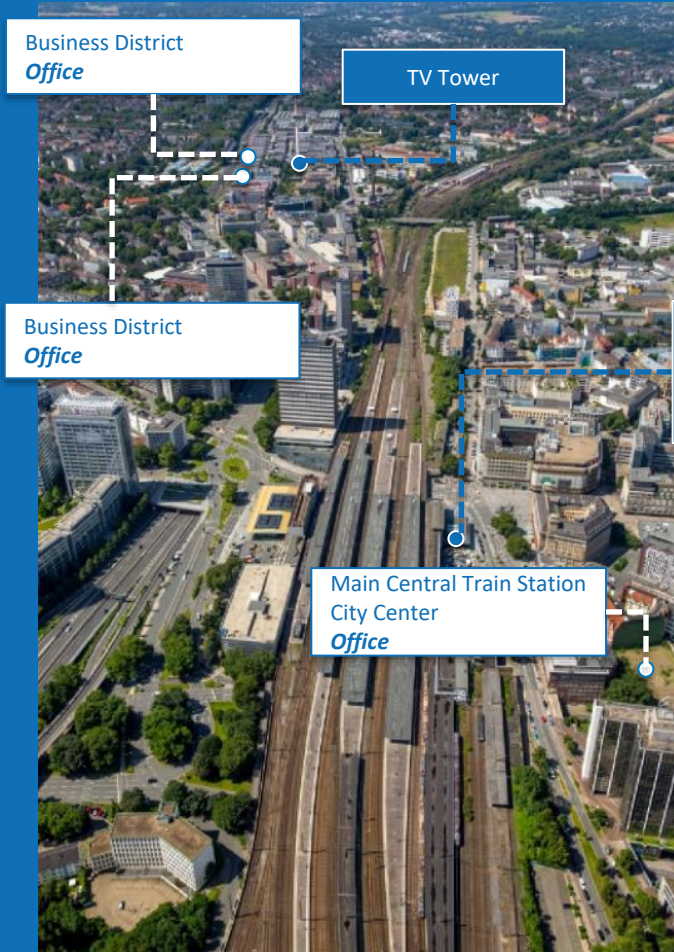

## Centrally located top tier assets at Leipzig Hauptbahnhof

## Centrally located assets in Historic City Center

## Prime city center assets around main train station

## Top tier location around main central train station

landmark

property

Hauptbahnhof  
(Main Central  
Train Station)