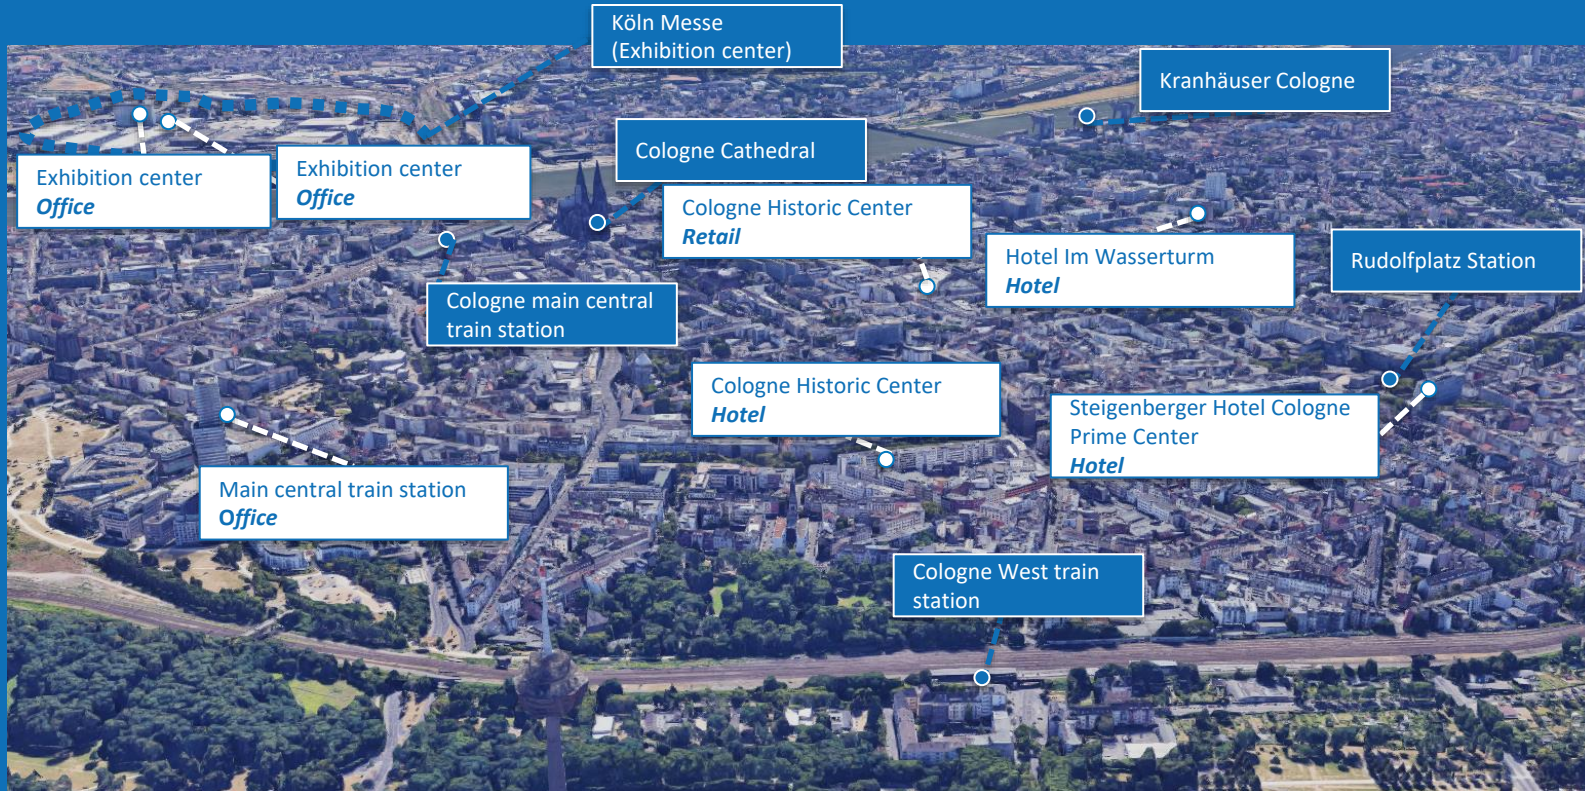

## Centrally located office and hotel assets in key business districts

Frankfurt-Eschborn business district is an important FFM business district and easily accessible

Frankfurt-Niederrad business district is well located between the airport and the main train station

## Offices and hotels in prime central location, near exhibition center & commercial hubs

property

## Centrally located in Cologne's historic center and exhibition center (Messe)